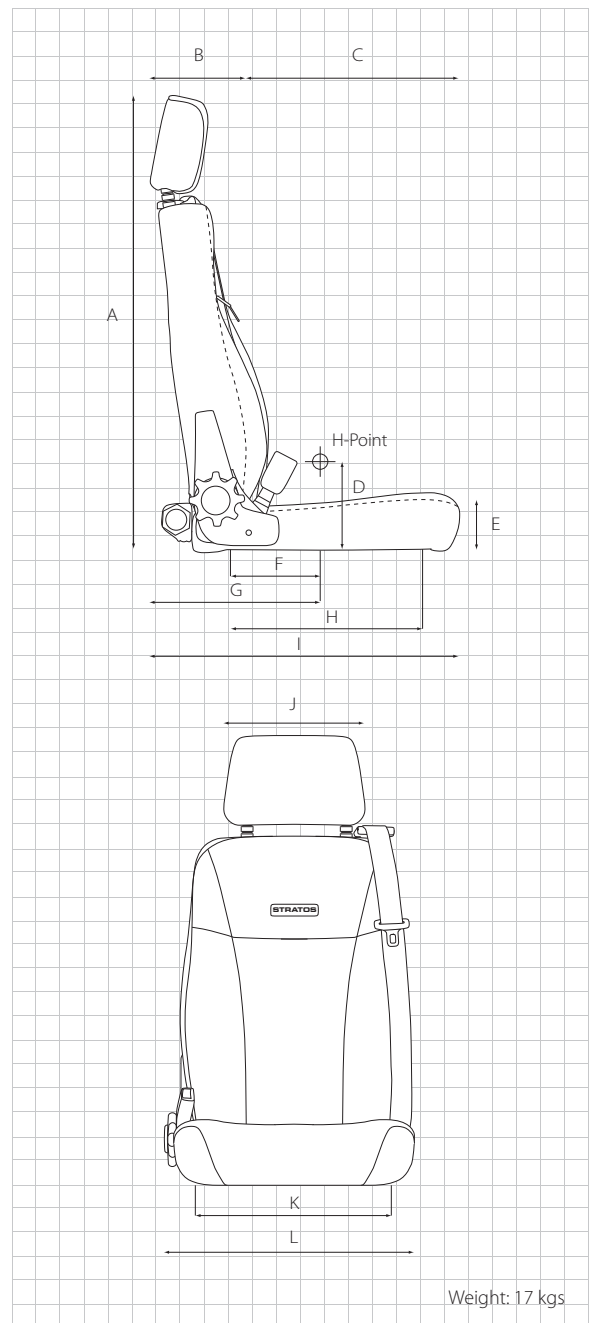

Dimensions

Weight: 17 kgs