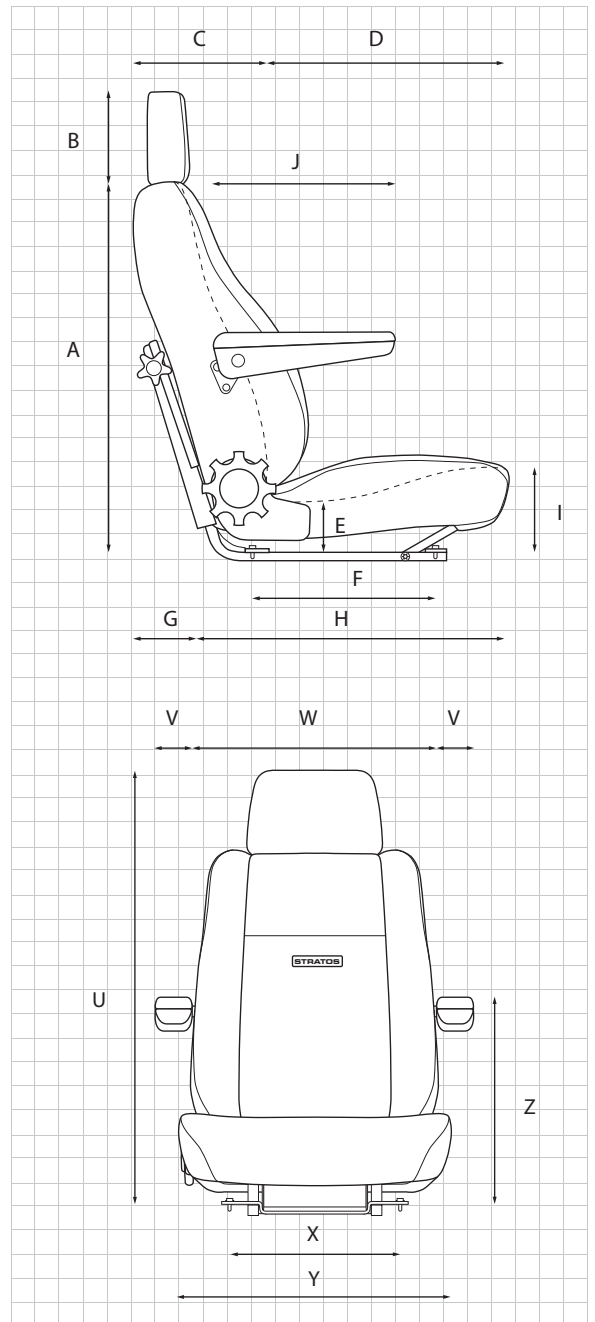

Dimensions

Stratos Seating
360 Victoria St
Wetherill Park NSW 2164
Australia

Ph. (02) 9604-8555
Fax. (02) 9725-2261
Em. info@stratos.com.au
<http://www.stratos.com.au>