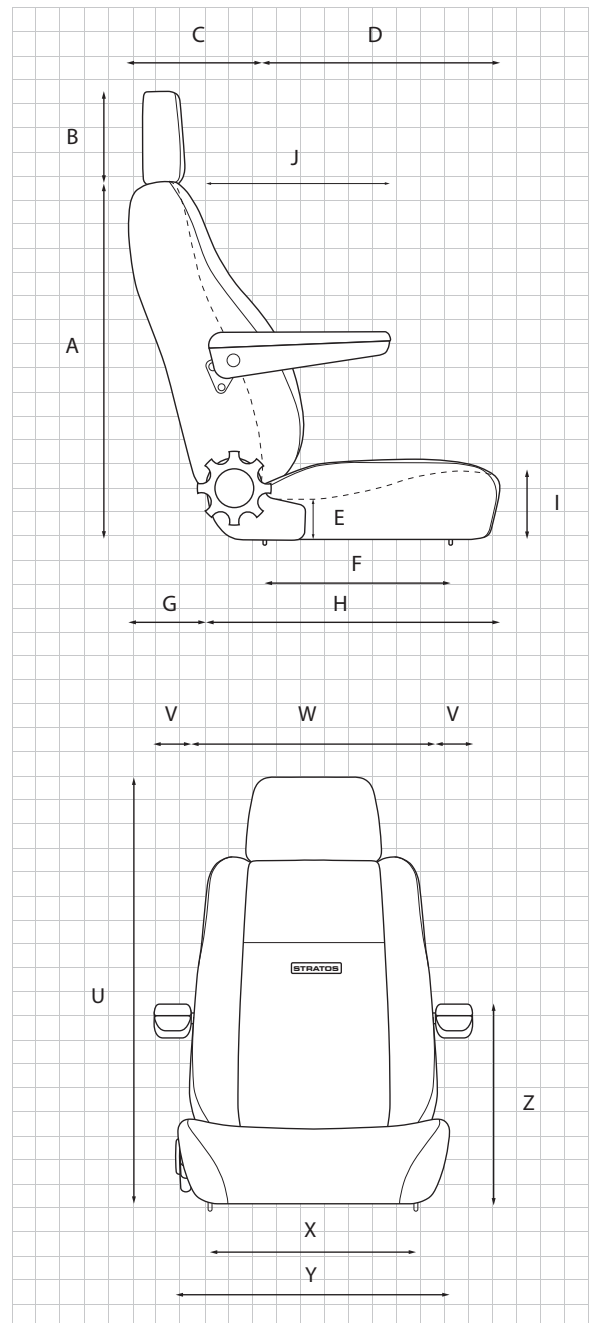

Dimensions

Stratos Seating
360 Victoria St
Wetherill Park NSW 2164
Australia

Ph. (02) 9604-8555
Fax. (02) 9725-2261
Em. info@stratos.com.au
<http://www.stratos.com.au>